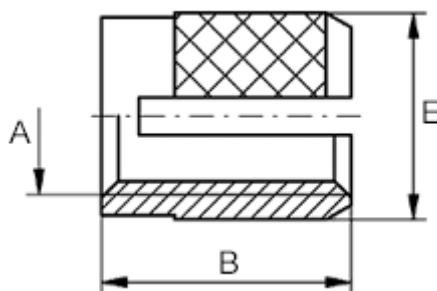

Data Sheet

Article number: 12841000025800
Description: KLEE-coil 841 000 025.800
M2,5 Brass

Measures

Female thread A	= M2,5
Length B	= 5.0
Min distance to edge	= 3.0
Outer diameter E	= 4.00
Recommended bore diameter	= 4 to 4.1